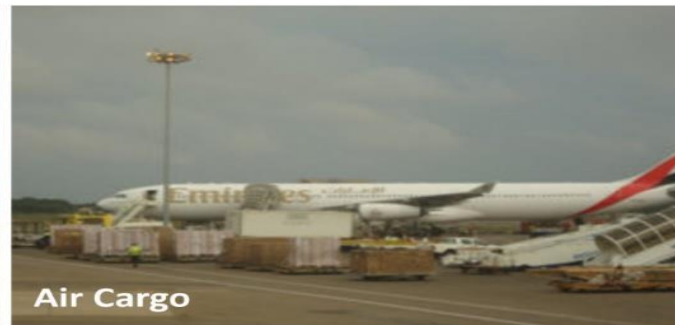

## PROJECTS

Tank farms

Air Cargo

Trucks

Christmas tree

3,320 Square Metres Off dock terminal just around the Takoradi port